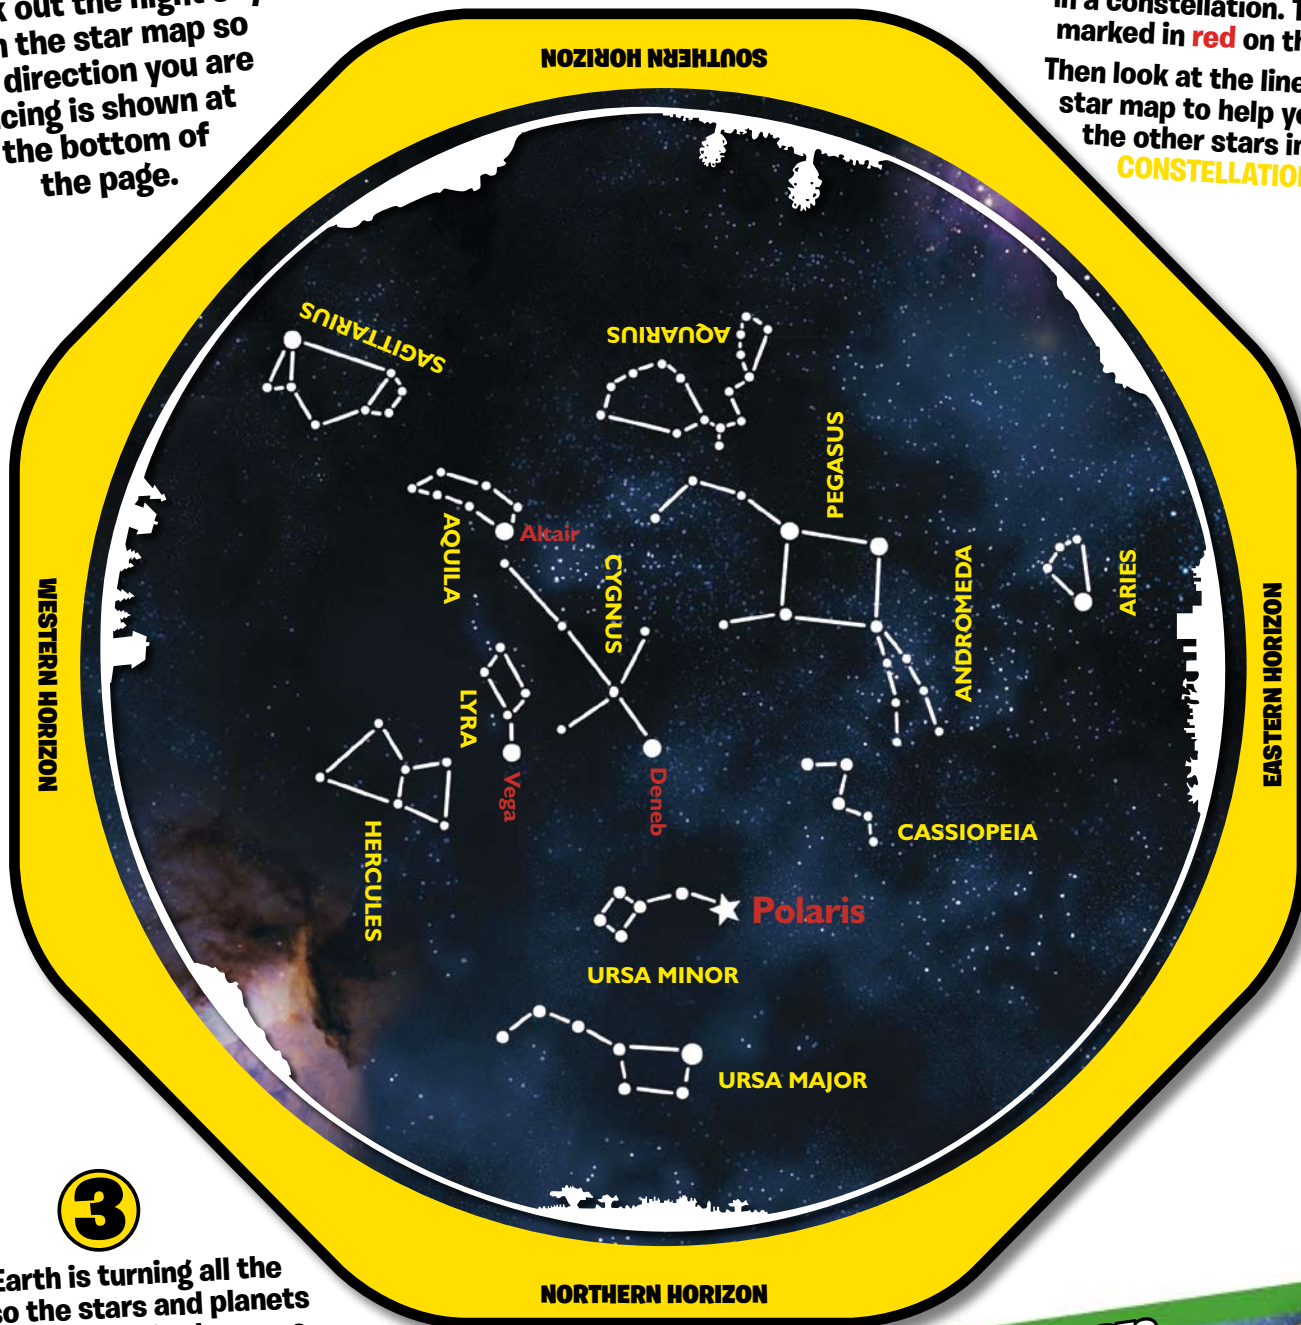

ENTER THE SMARTZONE! TIME TO PLAY

1

Check out the night sky!
Turn the star map so
the direction you are
facing is shown at
the bottom of
the page.

S★T★A★R★G★A★Z★I★N★G!

September/October

2

Locate the **Brightest Stars**
in a constellation. They are
marked in **red** on the map.
Then look at the lines on the
star map to help you find
the other stars in the
CONSTELLATION.

3

The Earth is turning all the
time, so the stars and planets
will never appear in the same
place two nights in a row, or
two months in a row.
Check our website in November
for a new star map.

For more fun, visit www.smartlabtoys.com
www.facebook.com/smartlabtoys

READY FOR MORE?

**STARS
AND PLANETS**