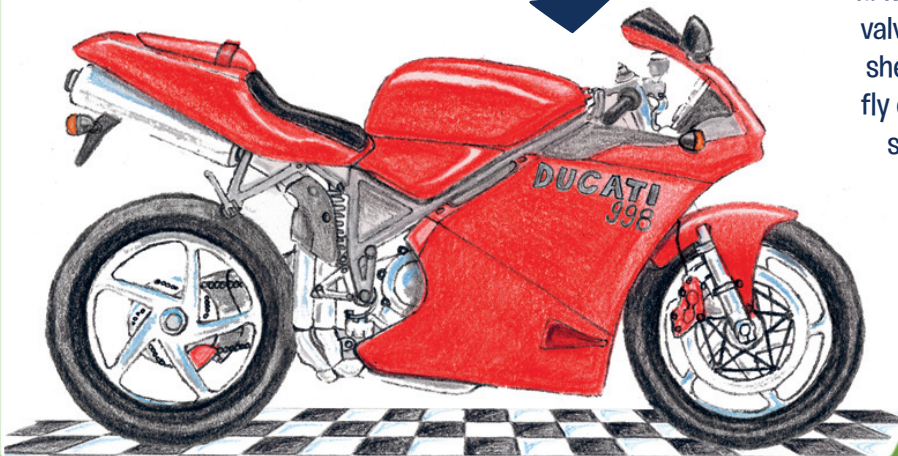

**SMART
LAB!**

ENTER THE **SMARTZONE!** TIME TO PLAY

A DUCATI TO COLOR

Race toward your box of Crayolas® to get this fun frame colored fast!

**Customize this snazzy speedster
with your own logo!**

Super Bikes were first created in Bologna, Italy. What makes them super? Gigantic engines! Their special valves open and shut faster than other bikes. For sheer speed and fast action, motorcycle racers fly on Super Bikes. And, like all things Italian, their super-modern frames are sharp and stylish.